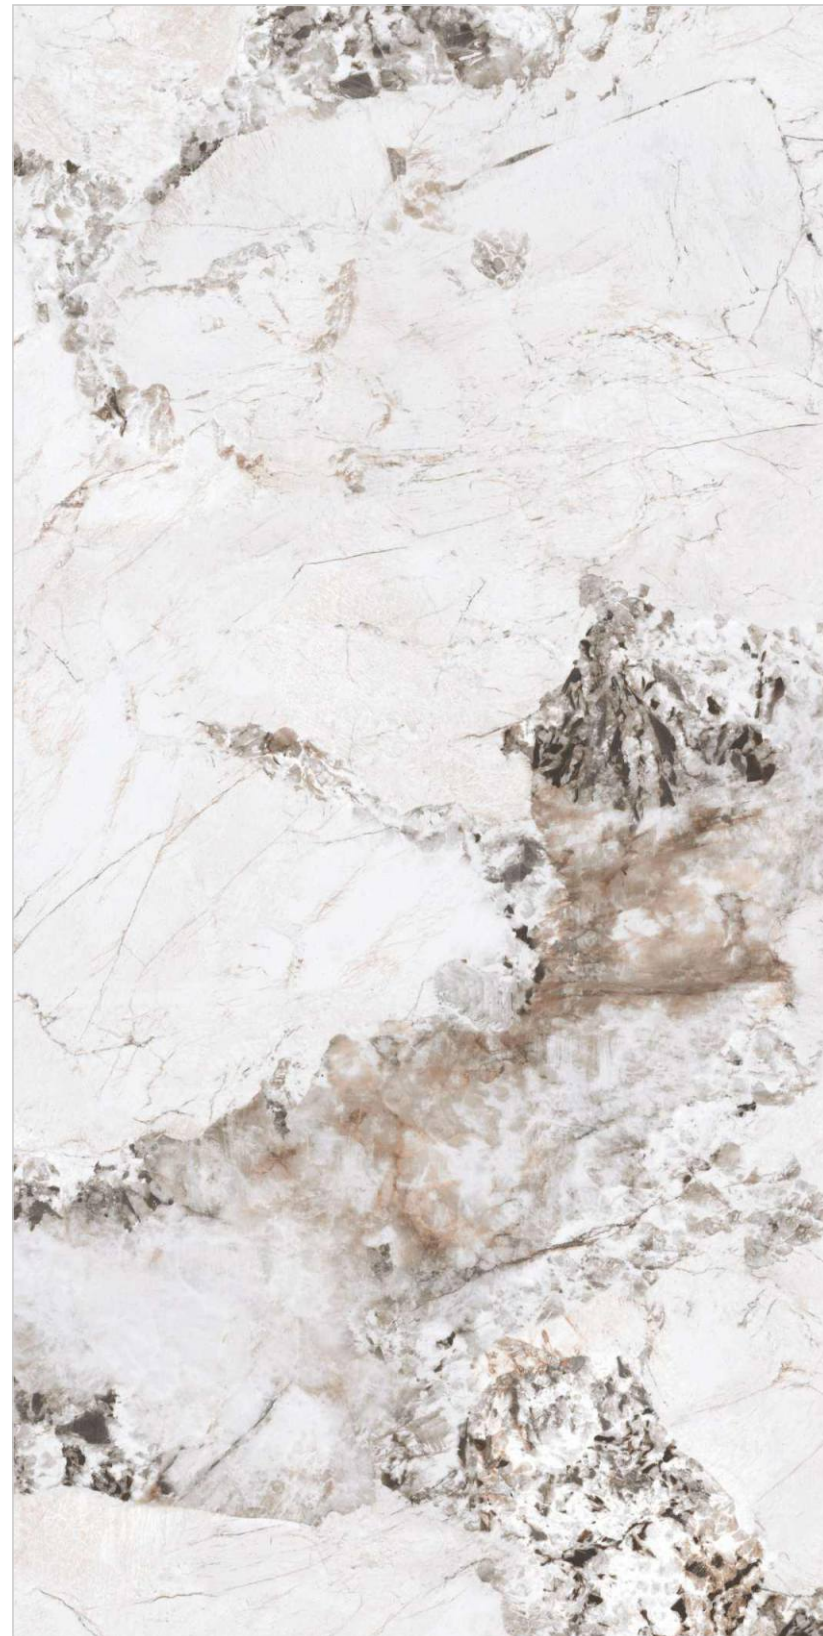

Finish

**Glossy Surface**

Size

**600X1200MM**

**FROSTBLOOM SILVER**

Random

**4**

Finish

**Glossy Surface**

Size

**600X1200MM**

**FROSTBLOOM  
CREMA**

Random

**4**

Finish

**Glossy Surface**