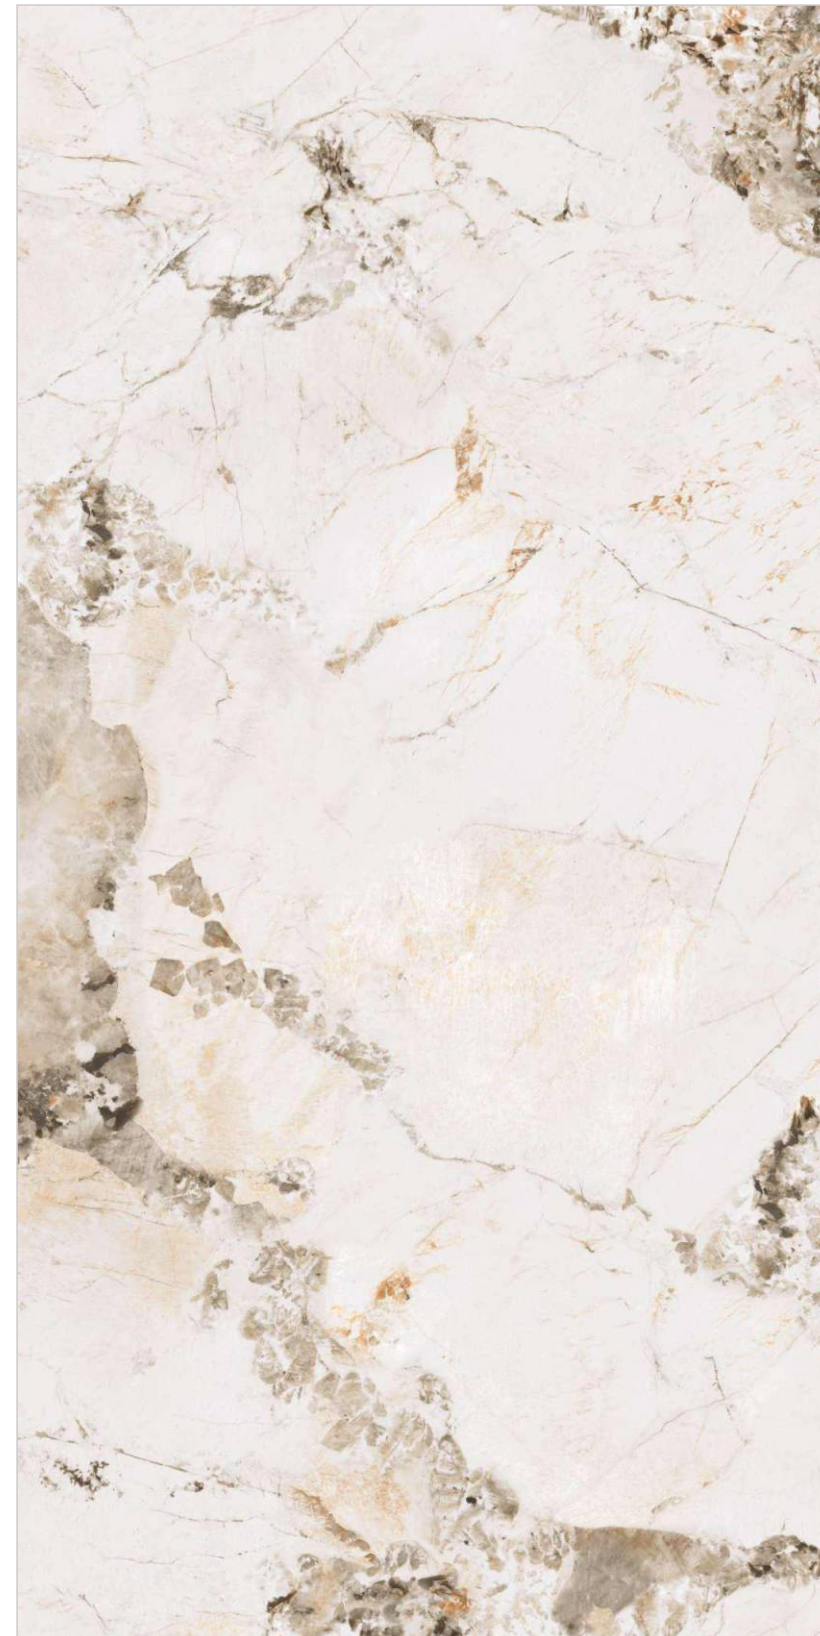

Finish

**Glossy Surface**

Size

**600X1200MM**

**FROSTBLOOM SILVER**

Random

**4**

Finish

**Glossy Surface**

Size

**600X1200MM**

**FROSTBLOOM  
CREMA**

Random

**4**

Finish

**Glossy Surface**